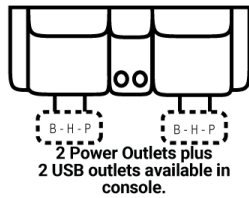

PIECES

Sofa Height: 43" Seat Height: 20" Seat Depth: 21" Arm Height: 27"

SOFAS  
CHAIRS

SECTIONALS

**\*\*51 - Reclining Sofa**  
L: 87" x D: 42"

**\*\*85 - Dual Recl. Cons. Loveseat**  
L: 77" x D: 42"

**\*\*52 - Dual Reclining Loveseat**  
L: 63" x D: 42"

Power Options are not available on this item

**80 - Stationary Console**  
L: 14" x D: 42"

2 Power Outlets plus 2 USB outlets available in console.

\* Available in both Left and Right configurations

\*\* Manual Reclining is NOT available on these Pieces

All motion Items unless noted are available in Manual as well as 3 different power options that include USB charging:

**P-** Featuring Power Recline

**H-** Featuring Power Adjustable Headrest & Power Recline