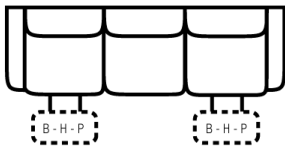

843

Body 1: All Body Fabric

All Power Items unless specified feature a Zero Gravity reclining mechanism which has been designed to suspend the body in a neutral position while simultaneously elevating the feet so they are in alignment with the heart, creating an almost weightless sensation allowing for deeper relaxation.

PIECES

Sofa Height: 43" Seat Height: 20" Seat Depth: 21" Arm Height: 27"

SOFAS  
CHAIRS

SECTIONALS

**\*\*51 - Reclining Sofa**  
L: 87" x D: 42"

**\*\*85 - Dual Recl. Cons. Loveseat**  
L: 77" x D: 42"

**\*\*52 - Dual Reclining Loveseat**  
L: 63" x D: 42"