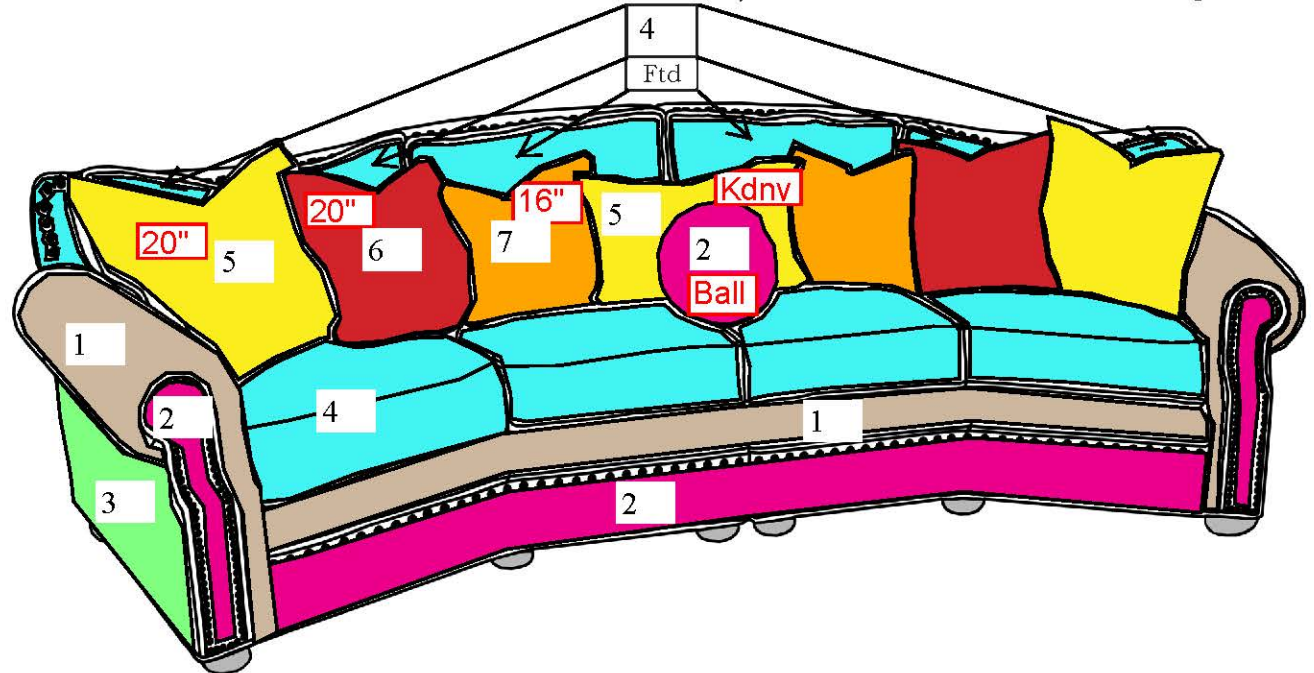

4900 Edison Ave.
Chino, CA • 91710
Ph. 909-393-4400

Rev. 12/01/17

Please enter Leather & Fabric below

1 = Burlington Ranch

2 = Basque Burnt Brown

3 = Pony Brindle

4 = Savio Saddle

5 = Boulder Tundra

6 = Cheetah Gold

7 = Starla Bark

8 = _____

Please enter required information below

Nail Heads: on Top Rail are
Large Spaced Brass

Nail Heads: on Front & Front Arm Panels
Medium Touching Brass

Welt Trim on Seat Cushions/Fitted Back Pillows

Outside Back 4	Inside Back 4

4-20" Back Pillow Trim 1	2-16" Back Pillow Trim 1

1-Kidney Pillow Trim 1	Leg Finish Chocolate

Line Drawing Style: Cartwright 4C Conversation Sofa

Qty.	Configurations
1	4C Conversation Sofa
	#2 BOULDER

Customer: _____ Signature: _____

PO: _____ Date: _____ Sales Order #: _____

From Leather & Fabric column, enter the number where you wish that leather or fabric to be placed.

Reset

Print