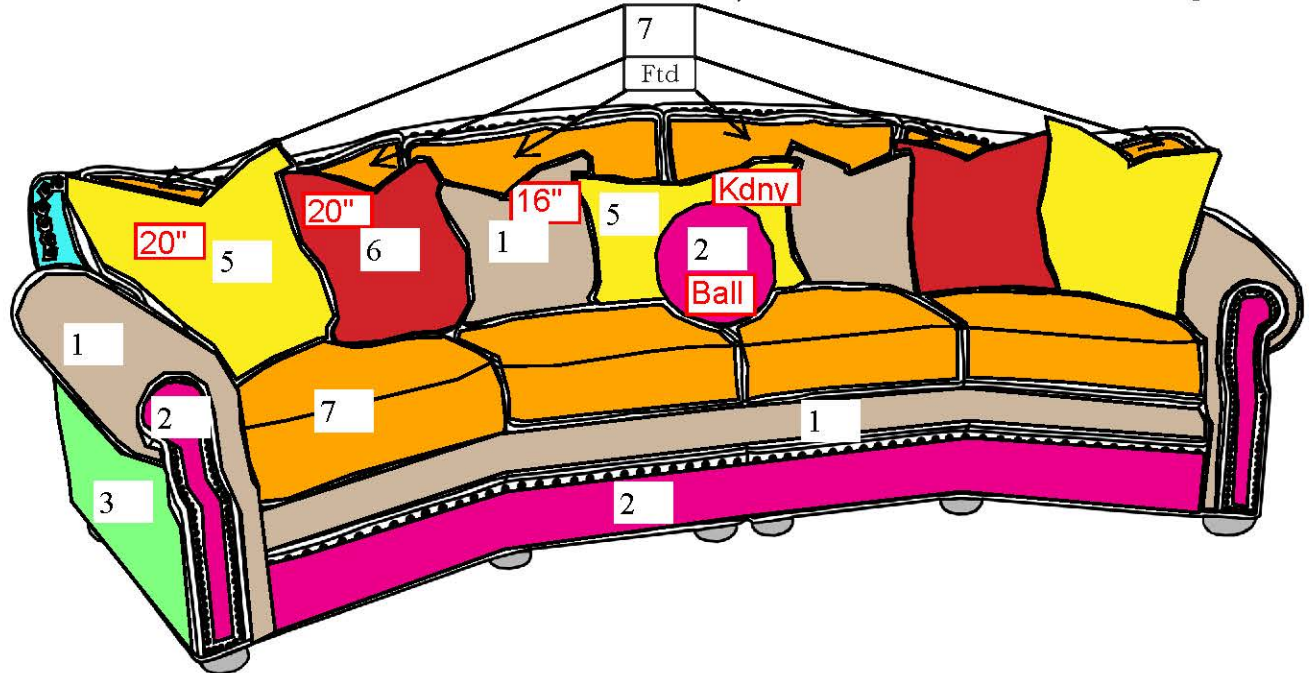

4900 Edison Ave.
Chino, CA • 91710
Ph. 909-393-4400

Rev. 12/01/17

Please enter Leather & Fabric below

1 = Saloon Texas

2 = Monster Croc Java

3 = Starla Bark

4 = Frenchie Pueblo

5 = Zenlae Bar Harbor

6 = Cheetah Gold

7 = Fort Adams Baltic

8 = _____

Please enter required information below

Nail Heads: on Top Rail are
Large Spaced Brass

Nail Heads: on Front & Front Arm Panels
Medium Touching Brass

Welt Trim on Seat Cushions/Fitted Back Pillows

Outside Back 3	Inside Back 4

4-20" Back Pillow Trim 1	2-16" Back Pillow Trim 1

1-Kidney Pillow Trim 1	Leg Finish Chocolate

Line Drawing Style: Cartwright 4C Conversation Sofa

Qty.	Configurations
1	4C Conversation Sofa
	#4 Zenlae

Customer: _____ Signature: _____

PO: _____ Date: _____ Sales Order #: _____

From Leather & Fabric column, enter the number where you wish that leather or fabric to be placed.

Reset

Print