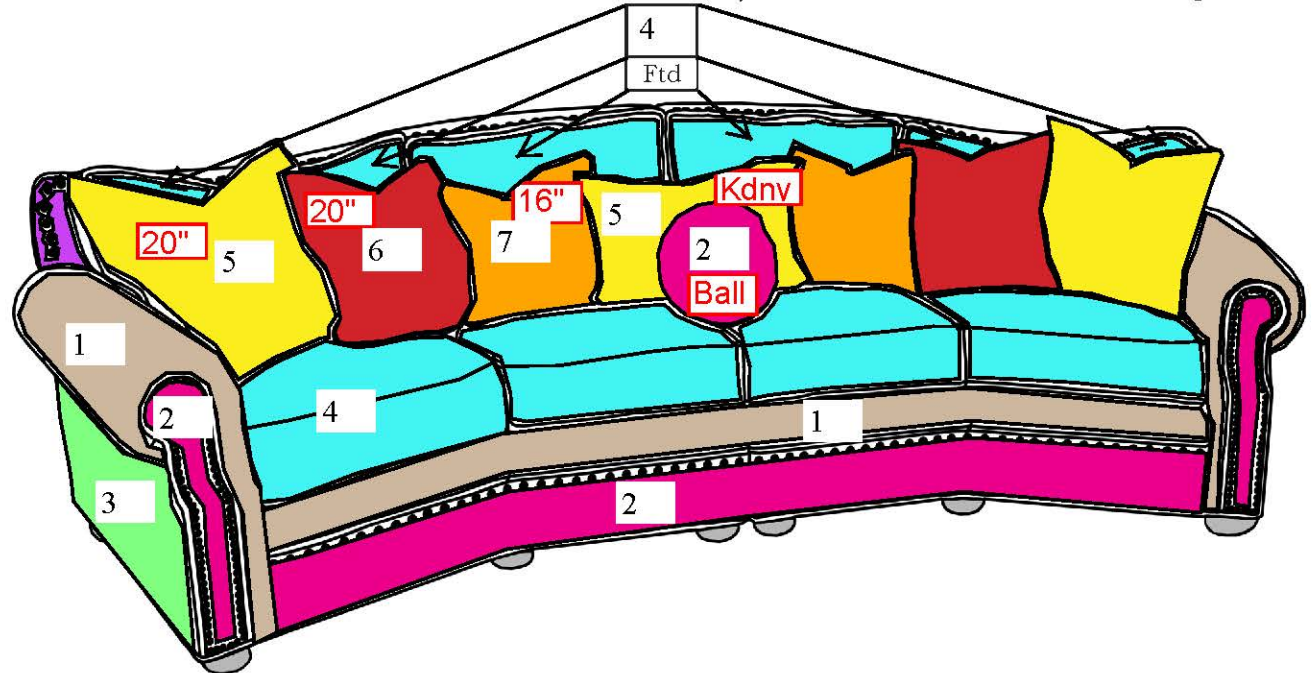

4900 Edison Ave.
Chino, CA • 91710
Ph. 909-393-4400

Rev. 12/01/17

Please enter Leather & Fabric below

1 = Guanaco Dark Brown

2 = Satin Croc

3 = Starla Bark

4 = Premiere Chocolate

5 = Patrina Ebony

6 = Savio Saddle

7 = Forzando Cayenne

8 = Esprit de la Vie

Please enter required information below

Nail Heads: on Top Rail are
Large Spaced Antique

Nail Heads: on Front & Front Arm Panels
Medium Touching Antique

Welt Trim on Seat Cushions/Fitted Back Pillows

Outside Back 3	Inside Back 8

4-20" Back Pillow Trim 1	2-16" Back Pillow Trim 1

1-Kidney Pillow Trim 1	Leg Finish <u>Chocolate</u>

Line Drawing Style: Cartwright 4C Conversation Sofa

Qty.	Configurations
1	4C Conversation Sofa
	#1 PATRINA

Customer: _____ Signature: _____

PO: _____ Date: _____ Sales Order #: _____

From Leather & Fabric column, enter the number where you wish that leather or fabric to be placed.

Reset

Print