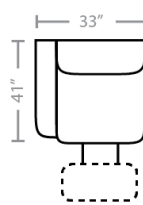

836 think LOCAL

5 Pc Premium Fabric Sect. \$2429

5 Pc Top Grain Leather Sectional \$3429

PIECES Add Console \$199 Fabric, \$299 Leather Sofa Height: 42 Seat Height: 21 Seat Depth: 21 Arm Height: 26

51 - Dual Reclining Sofa

48 - Dual Glide Recl. Cons. Love
85 - Dual Recl. Cons. Loveseat

52 - Dual Reclining Loveseat

53 - Reclining Chair
83 - Swivel Rocker Recliner
84 - Rocker Recliner
87 - Swivel Glider Recliner
88 - Glider Recliner

70 - Wedge

71 - Armless Recl. Chair

73 - 1 Arm Recliner *

79 - Armless Chair

80 - Console

Available in Power Recline
* Available in both Left and Right configurations

USB available on power pieces with arms.