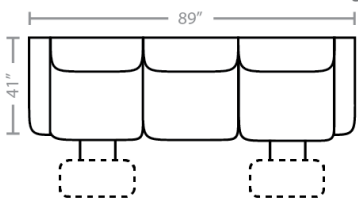

836 think LOCAL

5 Pc Premium Fabric Sect. \$2429

5 Pc Top Grain Leather Sectional \$3429

PIECES Add Console \$199 Fabric, \$299 Leather Sofa Height: 42 Seat Height: 21 Seat Depth: 21 Arm Height: 26

51 - Dual Reclining Sofa