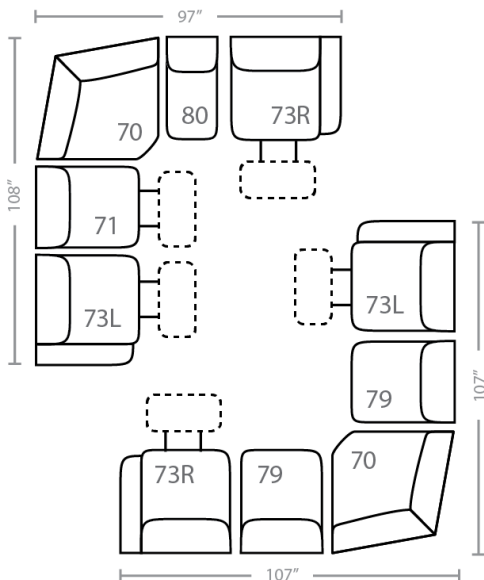

836 think LOCAL

5 Pc Premium Fabric Sect. \$2429

5 Pc Top Grain Leather Sectional \$3429

PIECES Add Console \$199 Fabric, \$299 Leather Sofa Height: 42 Seat Height: 21 Seat Depth: 21 Arm Height: 26

51 - Dual Reclining Sofa

70 - Wedge

71 - Armless Recl. Chair

73 - 1 Arm Recliner *

79 - Armless Chair

80 - Console

Available in Power Recline
* Available in both Left and Right configurations

USB available on power pieces with arms.

2 Electrical Power Outlets plus
2 USB outlets available in console.

CONFIGURATIONS

Dimensions are approximate.

Printed: 11/12/2016