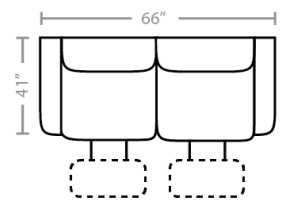

52 - Dual Reclining Loveseat