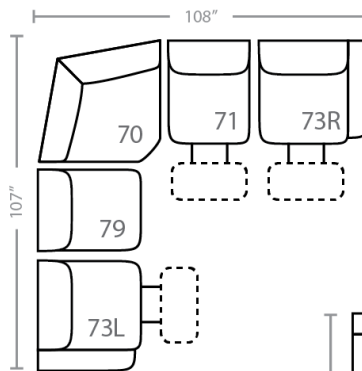

836 think LOCAL

5 Pc Premium Fabric Sect. \$2429

5 Pc Top Grain Leather Sectional \$3429

PIECES Add Console \$199 Fabric, \$299 Leather Sofa Height: 42 Seat Height: 21 Seat Depth: 21 Arm Height: 26

51 - Dual Reclining Sofa

70 - Wedge

71 - Armless Recl. Chair

73 - 1 Arm Recliner *

79 - Armless Chair

80 - Console

Available in Power Recline
* Available in both Left and Right configurations

USB available on power pieces with arms.

2 Electrical Power Outlets plus
2 USB outlets available in console.

CONFIGURATIONS

Dimensions are approximate.

Printed: 11/12/2016