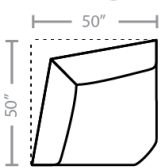

836 think LOCAL

5 Pc Premium Fabric Sect. $2429

5 Pc Top Grain Leather Sectional $3429

PIECES Add Console $199 Fabric, $299 Leather Sofa Height: 42 Seat Height: 21 Seat Depth: 21 Arm Height: 26

70 - Wedge

Available in Power Recline
* Available in both Left and Right configurations

USB available on power pieces with arms.

2 Electrical Power Outlets plus
2 USB outlets available in console.

CONFIGURATIONS

Dimensions are approximate.

Printed: 11/12/2016