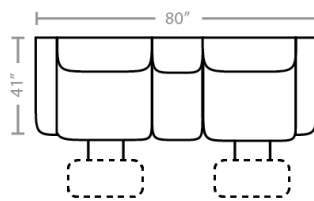

48 - Dual Glide Recl. Cons. Love
85 - Dual Recl. Cons. Loveseat

53 - Reclining Chair
83 - Swivel Rocker Recliner
84 - Rocker Recliner
87 - Swivel Glider Recliner
88 - Glider Recliner