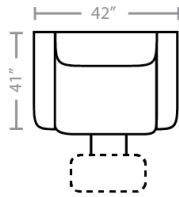

836 think LOCAL

5 Pc Premium Fabric Sect. $2429

5 Pc Top Grain Leather Sectional $3429

PIECES Add Console $199 Fabric, $299 Leather Sofa Height: 42 Seat Height: 21 Seat Depth: 21 Arm Height: 26

52 - Dual Reclining Loveseat

Available in Power Recline
* Available in both Left and Right configurations

USB available on power pieces with arms.

2 Electrical Power Outlets plus
2 USB outlets available in console.

CONFIGURATIONS

Dimensions are approximate.

Printed: 11/12/2016