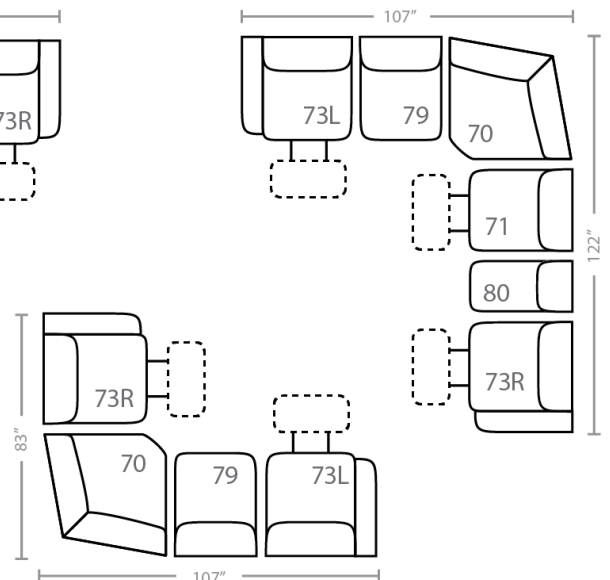

836 think LOCAL

5 Pc Premium Fabric Sect. \$2429

5 Pc Top Grain Leather Sectional \$3429

PIECES Add Console \$199 Fabric, \$299 Leather Sofa Height: 42 Seat Height: 21 Seat Depth: 21 Arm Height: 26

51 - Dual Reclining Sofa

48 - Dual Glide Recl. Cons. Love
85 - Dual Recl. Cons. Loveseat

52 - Dual Reclining Loveseat

53 - Reclining Chair
83 - Swivel Rocker Recliner
84 - Rocker Recliner
87 - Swivel Glider Recliner
88 - Glider Recliner

70 - Wedge

71 - Armless Recl. Chair

73 - 1 Arm Recliner *

79 - Armless Chair

80 - Console

Available in Power Recline
* Available in both Left and Right configurations

USB available on power pieces with arms.

2 Electrical Power Outlets plus
2 USB outlets available in console.

CONFIGURATIONS

Dimensions are approximate.

Printed: 11/12/2016