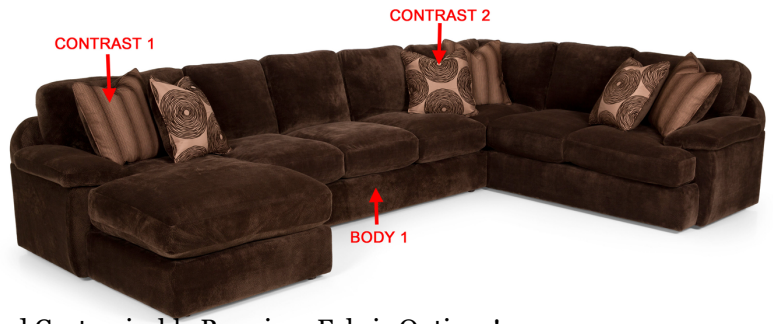

186 think LOCAL

Includes Down Feather, Pillows, and Customizable Premium Fabric Options!

Body 1: Main Body Fabric & Backs of Pillows -- Contrast 1 : Pillow Face & Welt-- Contrast 2 : Pillow Face & Welt

PIECES

Sofa Height: 39" Seat Height: 22" Seat Depth: 24" Arm Height: 26"

<p>01 - Sofa \$1199</p>	<p>02 - Loveseat \$1149</p>	<p>05 - Chair 1/2 \$899</p>	<p>33 - Sofa Chaise \$1399</p>	<p>06 - Ottoman \$479</p>
<p>10L - Tux Sofa * \$1279</p>	<p>11L - One Arm Sofa * \$1099</p>	<p>12L - One Arm Love * \$1009</p>	<p>45L - One Arm Sofa Chaise * \$1309</p>	<p>29 - Ottoman \$499</p>
<p>32 - Armless Sofa \$929 286-78 - Armless Qn. Sleeper</p>	<p>31 - Armless Loveseat \$819</p>	<p>21L - One Arm Chaise * \$899</p>	<p>41 - Corner Wedge \$949</p>	<p>35 - Storage Otto. \$699</p>
<p>24L - One Arm Chair * \$799</p>	<p>17 - Corner Chair \$749</p>	<p>18 - Armless Chair \$559</p>	<p>67 - XL Ottoman \$599</p>	

*If ordering a sleeper (78), all pieces must be ordered in style 286 (1" higher)
* Available in both Left and Right configurations

Feather seats, backs and pillows

CONFIGURATIONS

<p>\$2399</p>	<p>\$3099</p>	<p>\$1999</p>
<p>\$3479</p>	<p>\$2989</p>	<p>\$2279</p>

Dimensions are approximate.

Printed: 12/6/2016