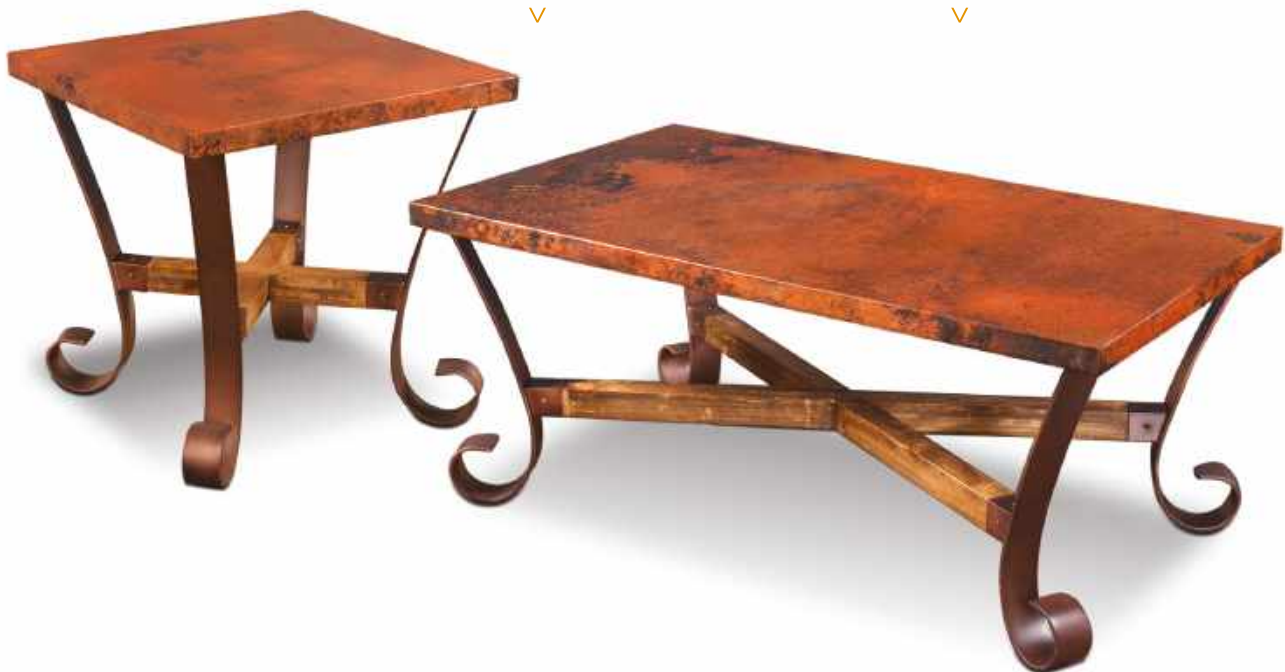

< ESCALADE ACCENT TABLE
H1706-150
ESCALADE C TABLE
15 x 16 x 26

< H1900-100
COPPER TOP WITH METAL BASE
ROUND END TABLE
24 X 24 X 24

< H1900-200
COPPER TOP WITH METAL BASE
ROUND CKTL TABLE
40 X 40 X 20

< H1900-300
COPPER TOP WITH METAL BASE
HALF MOON CONSOLE
40 X 18 X 31

H1900-400
BARCELONA SQUARE
END TABLE
24 X 24 X 24
v

H1900-250
BARCELONA RECTANGULAR
CKTL TABLE
48 X 28 X 20 1/2
v